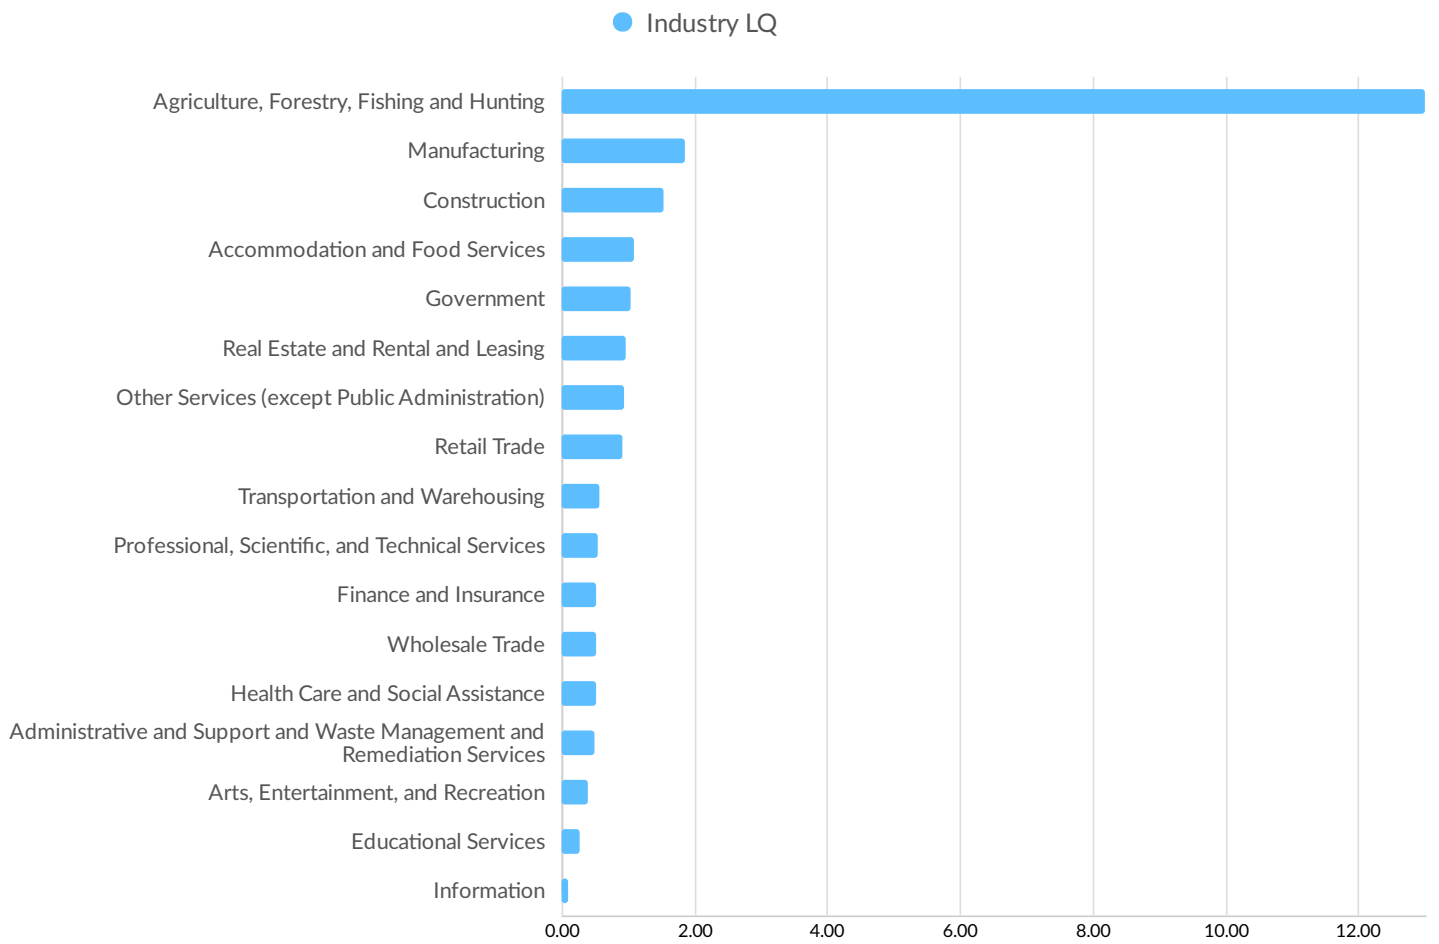

Top Industry LQ