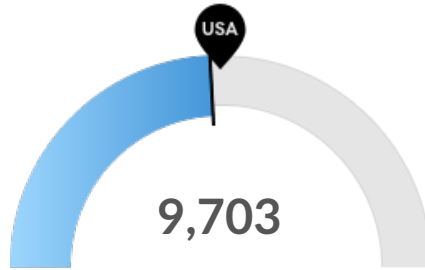

Economy Overview

34,735

Population (2020)

Population grew by **2,123** over the last 5 years and is projected to grow by **272** over the next 5 years.

11,125

Total Regional Employment

Jobs decreased by **45** over the last 5 years and are projected to decrease by **20** over the next 5 years.

Historic & Projected Trends

Population Trends

As of 2020 the region's population increased by 6.5% since 2015, growing by 2,123. Population is expected to increase by 0.8% between 2020 and 2025, adding 272.

Timeframe	Population
2015	32,612
2016	33,403
2017	33,575
2018	34,115
2019	34,599
2020	34,735
2021	34,809
2022	34,887
2023	34,934
2024	34,983
2025	35,008

Job Trends

From 2015 to 2020, jobs declined by 0.4% in Oakdale, CA (in Stanislaus county) (ZIP 95361) from 11,171 to **11,125**. This change fell short of the national growth rate of 3.1% by 3.5%.

Timeframe	Jobs
2015	11,171
2016	11,413
2017	11,354
2018	11,500
2019	11,455
2020	11,125
2021	11,126
2022	11,125
2023	11,121
2024	11,114
2025	11,106

Population Characteristics

Millennials

Oakdale, CA (in Stanislaus county) (ZIP 95361) has 6,351 millennials (ages 25-39). The national average for an area this size is 7,134.