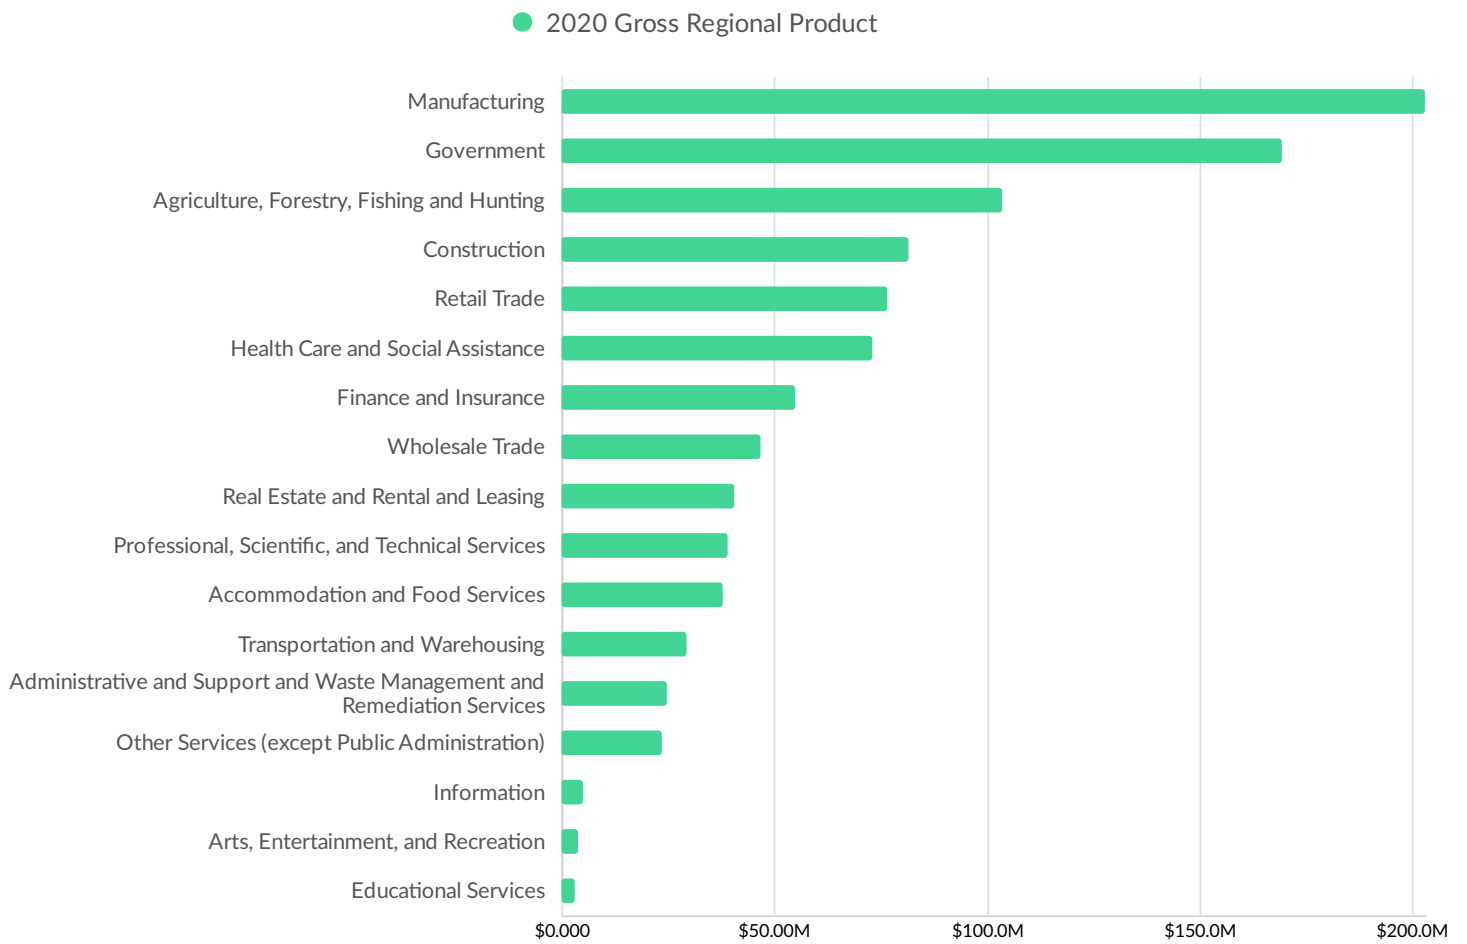

Top Industry GRP