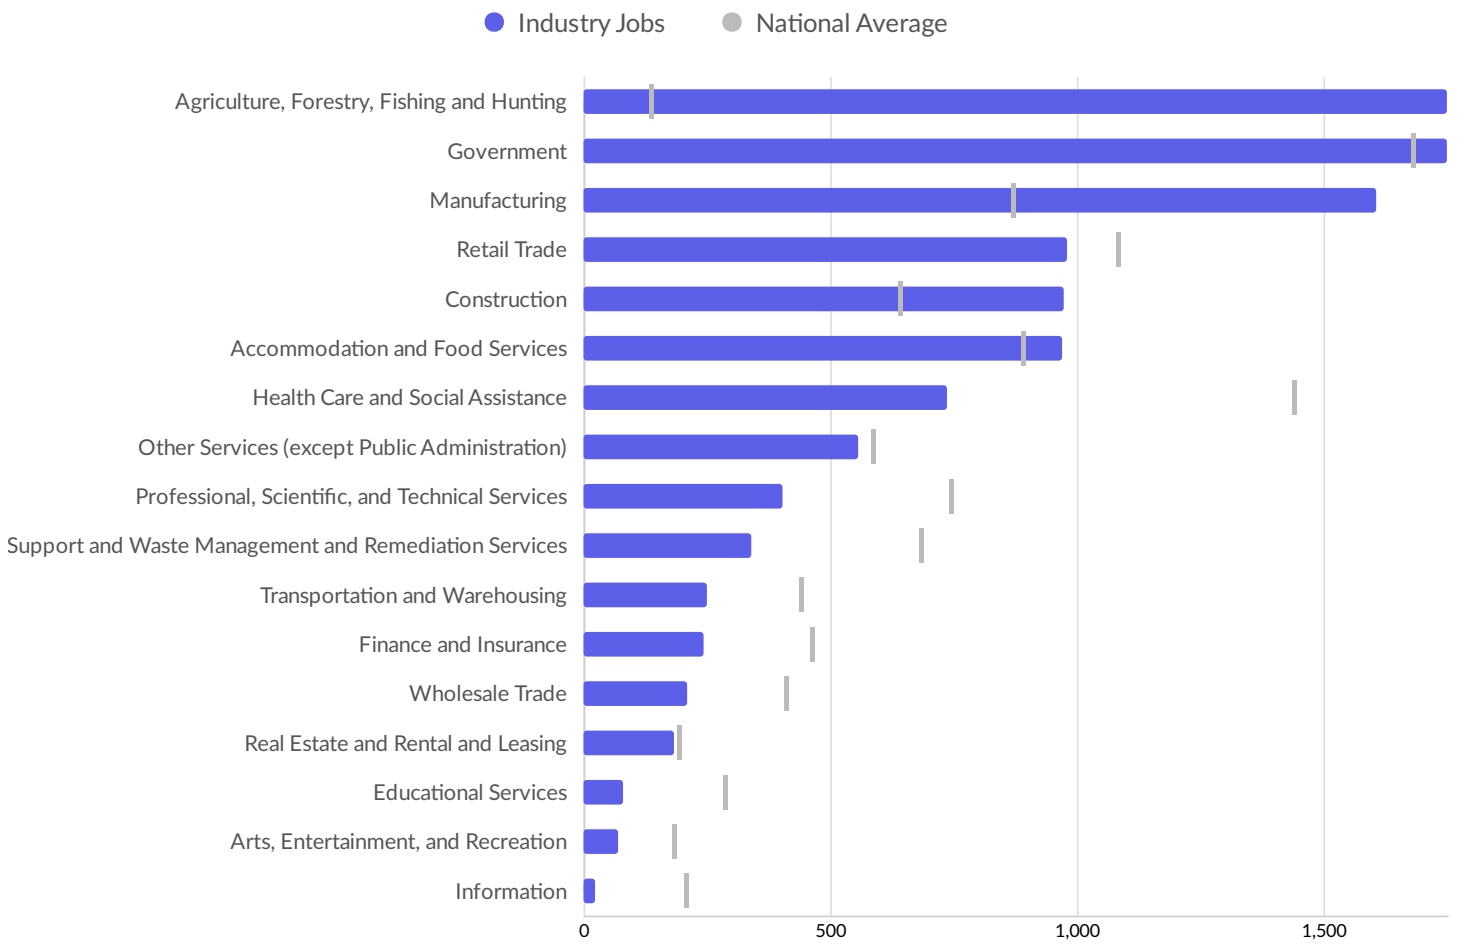

Where Talent Lives

ZIP	Name	2020 Employment
95361	Oakdale, CA (in Stanisla...	11,125

ZIP	Name	2020 Workers
95361	Oakdale, CA (in Stanisla...	16,371

Industry Characteristics

Largest Industries

Top Growing Industries