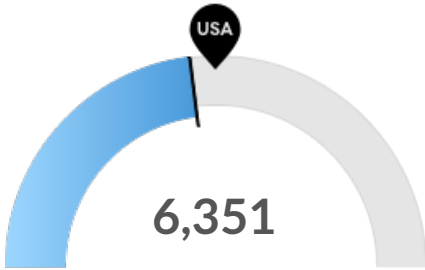

Historic & Projected Trends

Population Trends

As of 2020 the region's population increased by 6.5% since 2015, growing by 2,123. Population is expected to increase by 0.8% between 2020 and 2025, adding 272.

Timeframe	Population
2015	32,612
2016	33,403
2017	33,575
2018	34,115
2019	34,599
2020	34,735
2021	34,809
2022	34,887
2023	34,934
2024	34,983
2025	35,008

Job Trends

From 2015 to 2020, jobs declined by 0.4% in Oakdale, CA (in Stanislaus county) (ZIP 95361) from 11,171 to **11,125**. This change fell short of the national growth rate of 3.1% by 3.5%.

Timeframe	Jobs
2015	11,171
2016	11,413
2017	11,354
2018	11,500
2019	11,455
2020	11,125
2021	11,126
2022	11,125
2023	11,121
2024	11,114
2025	11,106

Population Characteristics

Millennials

Oakdale, CA (in Stanislaus county) (ZIP 95361) has 6,351 millennials (ages 25-39). The national average for an area this size is 7,134.

Retiring Soon

Retirement risk is about average in Oakdale, CA (in Stanislaus county) (ZIP 95361). The national average for an area this size is 10,173 people 55 or older, while there are 9,703 here.

Racial Diversity