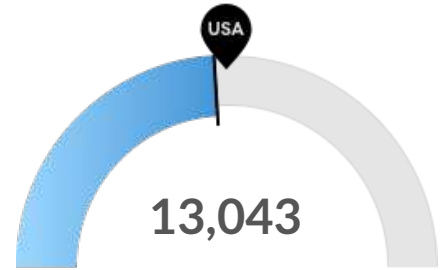

Historic & Projected Trends

Population Trends

As of 2020 the region's population increased by 6.5% since 2015, growing by 2,123. Population is expected to increase by 0.8% between 2020 and 2025, adding 272.

Timeframe	Population
2015	32,612
2016	33,403
2017	33,575
2018	34,115
2019	34,599
2020	34,735
2021	34,809
2022	34,887
2023	34,934
2024	34,983
2025	35,008

Job Trends

From 2015 to 2020, jobs declined by 0.4% in Oakdale, CA (in Stanislaus county) (ZIP 95361) from 11,171 to **11,125**. This change fell short of the national growth rate of 3.1% by 3.5%.

Timeframe	Jobs
2015	11,171
2016	11,413
2017	11,354
2018	11,500
2019	11,455
2020	11,125
2021	11,126
2022	11,125
2023	11,121
2024	11,114
2025	11,106

Population Characteristics

Millennials

Oakdale, CA (in Stanislaus county) (ZIP 95361) has 6,351 millennials (ages 25-39). The national average for an area this size is 7,134.

Retiring Soon

Retirement risk is about average in Oakdale, CA (in Stanislaus county) (ZIP 95361). The national average for an area this size is 10,173 people 55 or older, while there are 9,703 here.

Racial Diversity