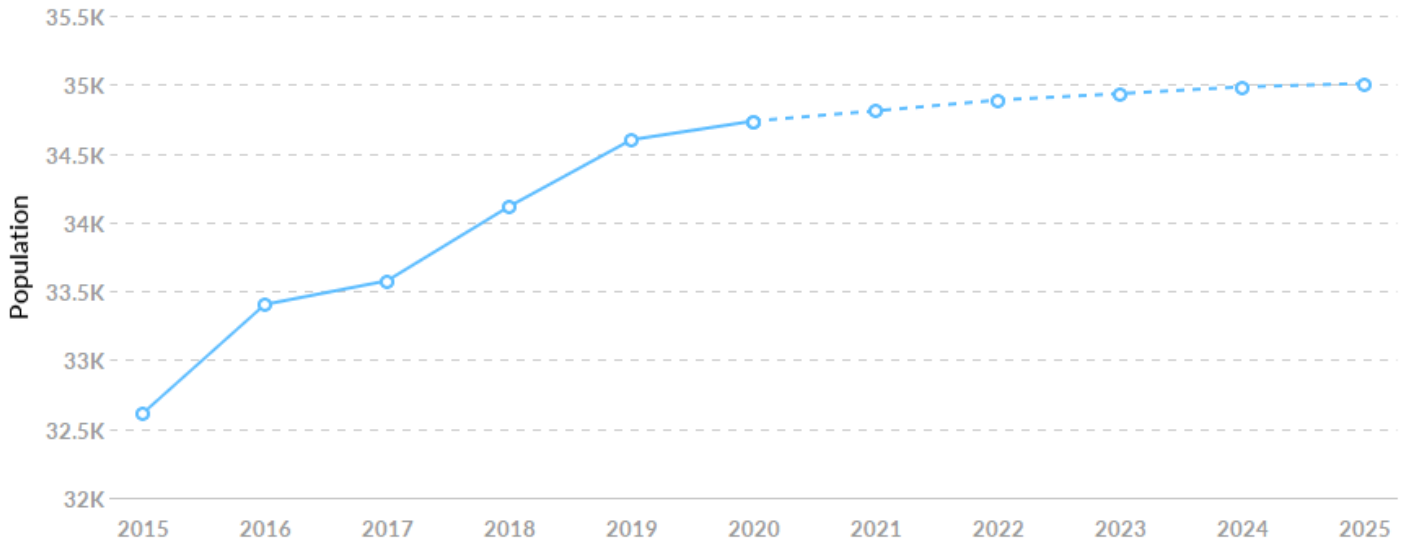

Economy Overview

34,735

Population (2020)

Population grew by **2,123** over the last 5 years and is projected to grow by **272** over the next 5 years.

11,125

Total Regional Employment

Jobs decreased by **45** over the last 5 years and are projected to decrease by **20** over the next 5 years.

2020 Labor Force Breakdown

Population breakdown data is not available at the ZIP level. Please choose a different region to see this data.

Educational Attainment

Educational attainment data is not available at the ZIP level. Please choose a different region to see this data.

Historic & Projected Trends

Population Trends

As of 2020 the region's population increased by 6.5% since 2015, growing by 2,123. Population is expected to increase by 0.8% between 2020 and 2025, adding 272.