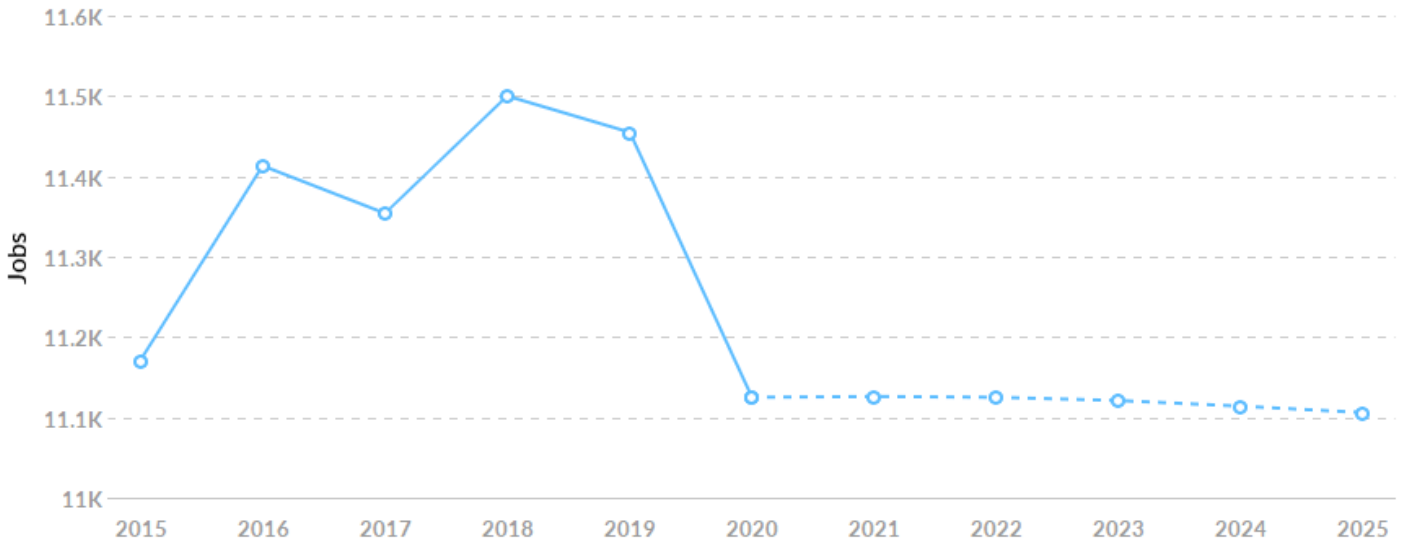

Economy Overview

34,735

Population (2020)

Population grew by **2,123** over the last 5 years and is projected to grow by **272** over the next 5 years.

11,125

Total Regional Employment

Jobs decreased by **45** over the last 5 years and are projected to decrease by **20** over the next 5 years.

2020 Labor Force Breakdown

Population breakdown data is not available at the ZIP level. Please choose a different region to see this data.

Educational Attainment

Educational attainment data is not available at the ZIP level. Please choose a different region to see this data.

Historic & Projected Trends

Population Trends

As of 2020 the region's population increased by 6.5% since 2015, growing by 2,123. Population is expected to increase by 0.8% between 2020 and 2025, adding 272.

Timeframe	Population
2015	32,612
2016	33,403
2017	33,575
2018	34,115
2019	34,599
2020	34,735
2021	34,809
2022	34,887
2023	34,934
2024	34,983
2025	35,008

Job Trends

From 2015 to 2020, jobs declined by 0.4% in Oakdale, CA (in Stanislaus county) (ZIP 95361) from 11,171 to **11,125**. This change fell short of the national growth rate of 3.1% by 3.5%.