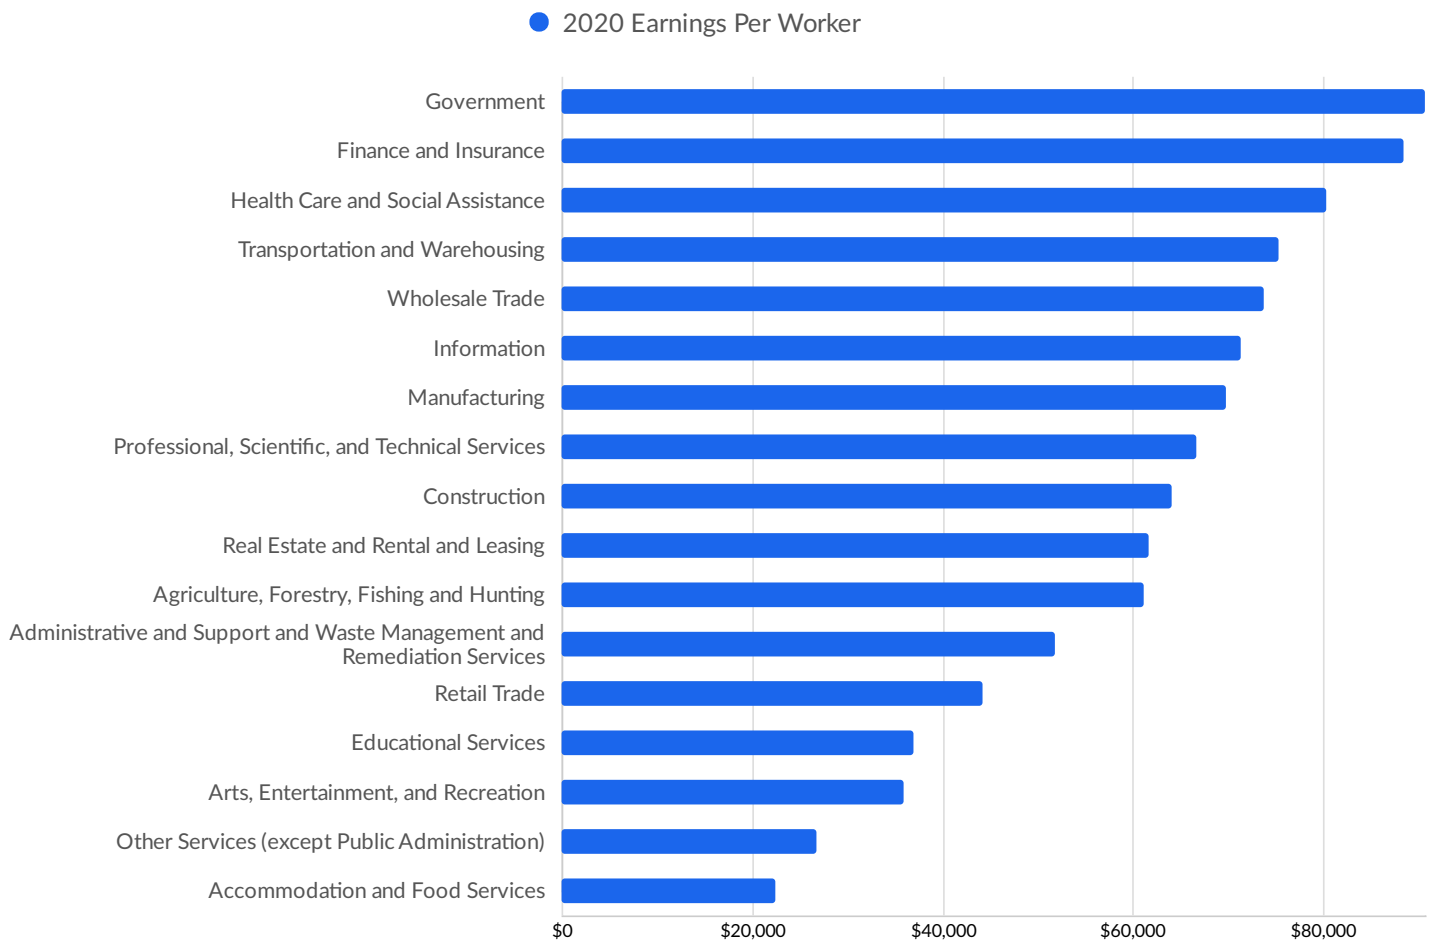

Top Industry Earnings