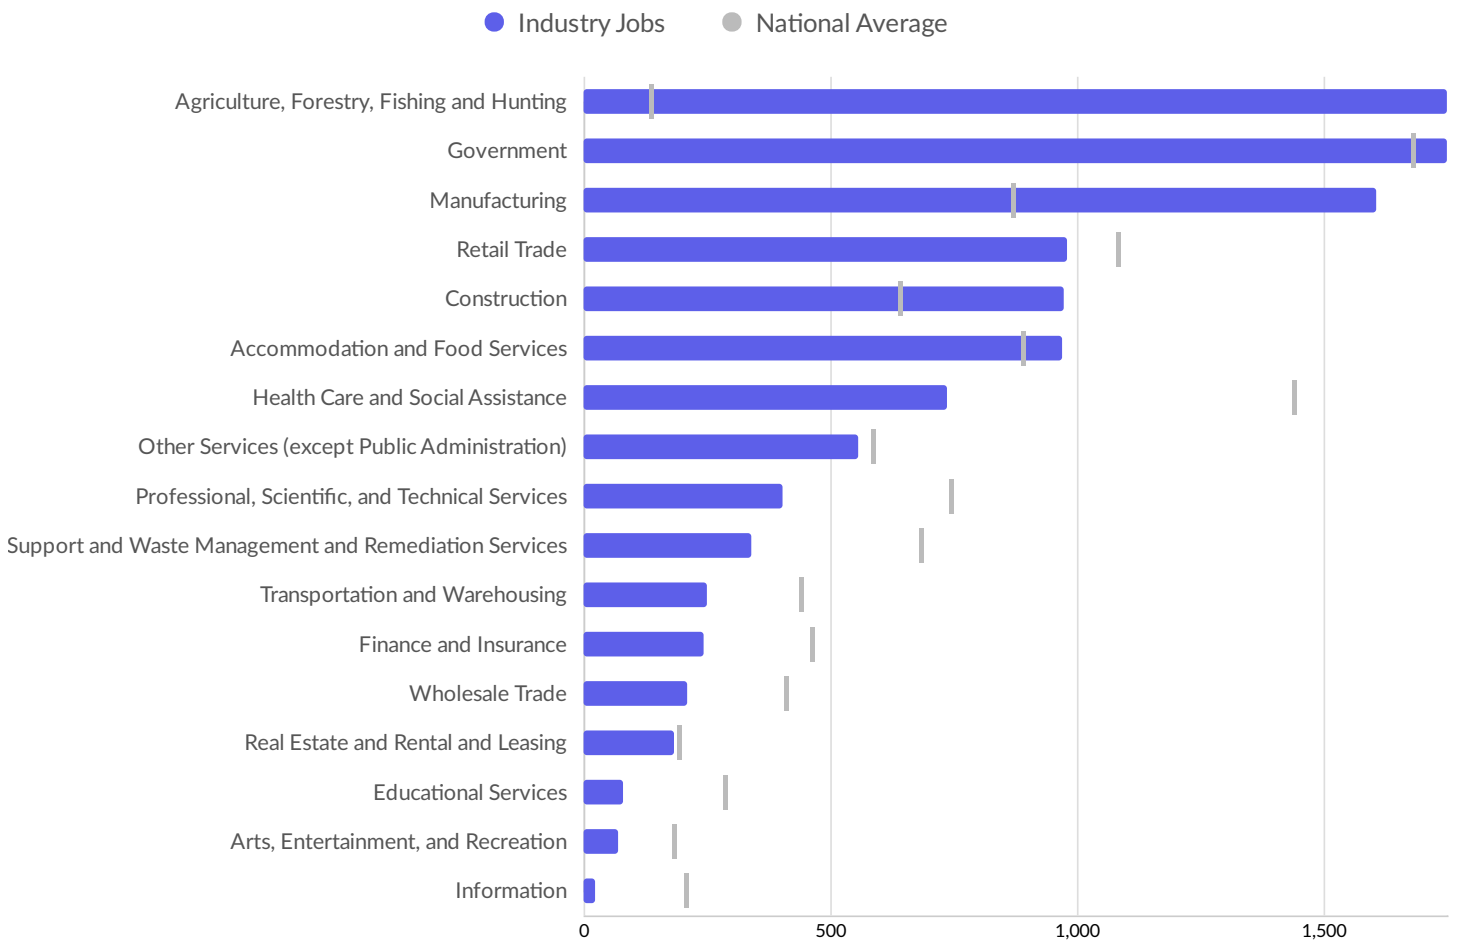

Top Industry LQ

Top Industry GRP

Top Industry Earnings

Largest Industries

Business Characteristics

Business Size

	Percentage	Business Count
1 to 4 employees	38.2%	418
5 to 9 employees	24.7%	271
10 to 19 employees	22.2%	243
20 to 49 employees	11.0%	120
50 to 99 employees	2.6%	29
100 to 249 employees	1.0%	11
250 to 499 employees	0.1%	1
500+ employees	0.2%	2