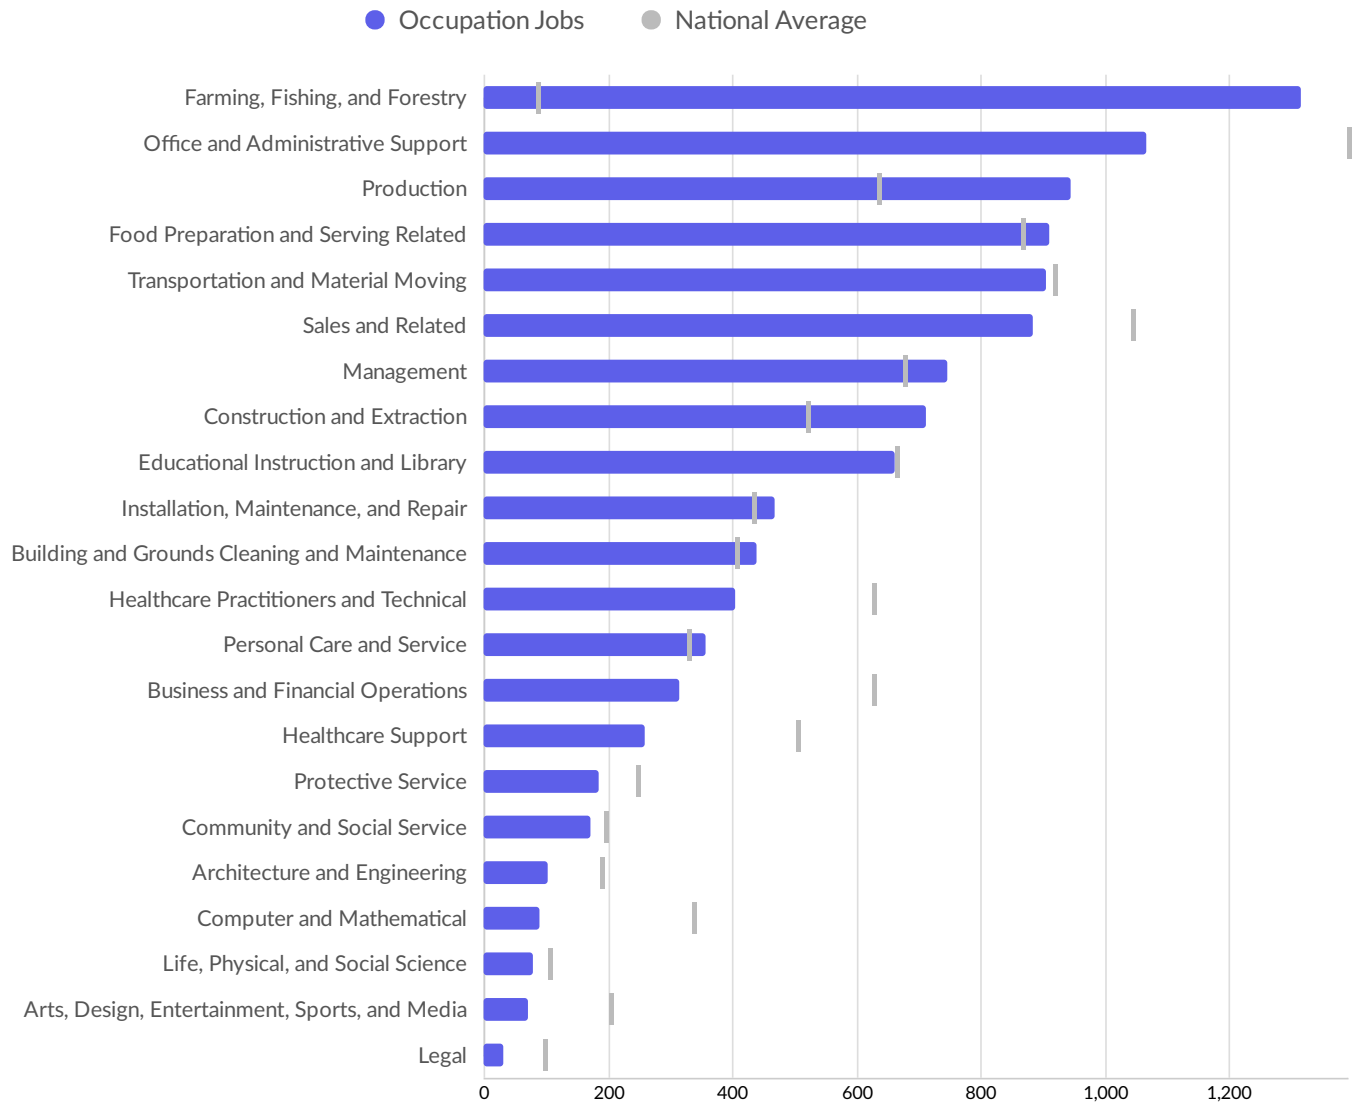

Workforce Characteristics

Largest Occupations