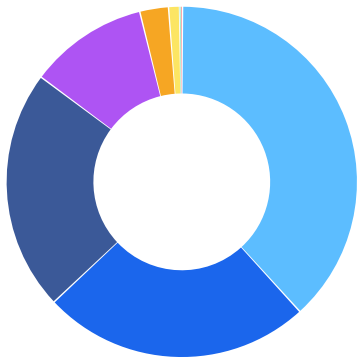

Top Industry LQ

Top Industry GRP

Top Industry Earnings

Largest Industries

Business Characteristics

Business Size

	Percentage	Business Count
1 to 4 employees	38.2%	418
5 to 9 employees	24.7%	271
10 to 19 employees	22.2%	243
20 to 49 employees	11.0%	120
50 to 99 employees	2.6%	29
100 to 249 employees	1.0%	11
250 to 499 employees	0.1%	1
500+ employees	0.2%	2