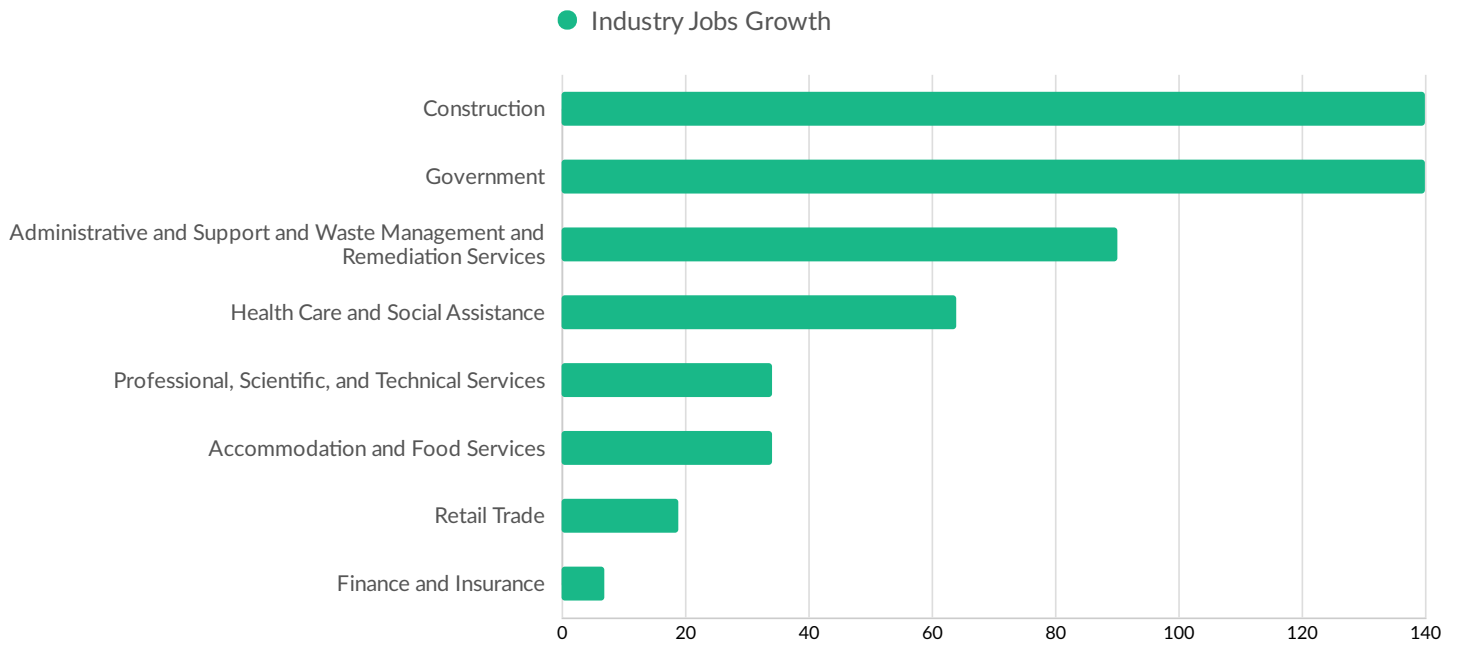

Where Talent Lives

ZIP	Name	2020 Employment
95361	Oakdale, CA (in Stanisla...	11,125

ZIP	Name	2020 Workers
95361	Oakdale, CA (in Stanisla...	16,371

Industry Characteristics

Largest Industries

Top Growing Industries