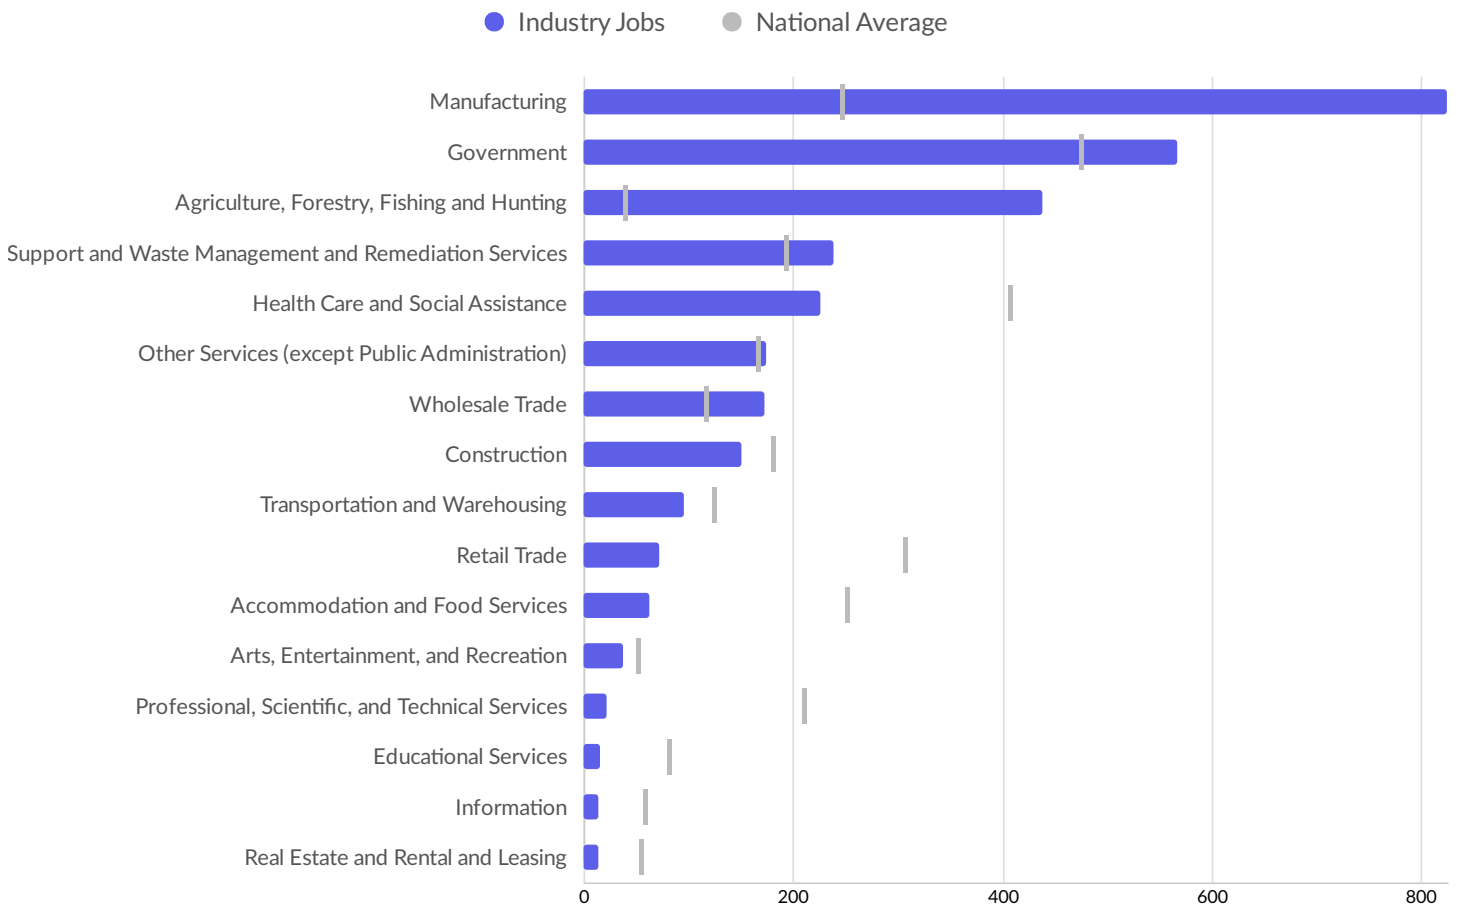

Industry Characteristics

Largest Industries