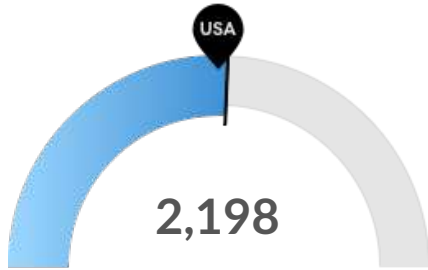

Historic & Projected Trends

Population Trends

As of 2020 the region's population **increased by 8.3%** since 2015, growing by 786. Population is expected to **increase by 1.3%** between 2020 and 2025, adding 132.

Timeframe	Population
2015	9,491
2016	9,606
2017	9,596
2018	9,877
2019	10,230
2020	10,276
2021	10,310
2022	10,346
2023	10,368
2024	10,390
2025	10,409

Job Trends

From 2015 to 2020, jobs increased by 13.9% in Hughson, CA (in Stanislaus county) (ZIP 95326) from 2,760 to 3,144. This change outpaced the national growth rate of 3.1% by 10.8%.

Timeframe	Jobs
2015	2,760
2016	2,925
2017	2,971
2018	3,141
2019	3,130
2020	3,144
2021	3,197
2022	3,239
2023	3,273
2024	3,301
2025	3,316

Population Characteristics

Millennials

Hughson, CA (in Stanislaus county) (ZIP 95326) has 2,198 millennials (ages 25-39). The national average for an area this size is 2,109.

Retiring Soon

Retirement risk is about average in Hughson, CA (in Stanislaus county) (ZIP 95326). The national average for an area this size is 3,008 people 55 or older, while there are 2,752 here.

Racial Diversity