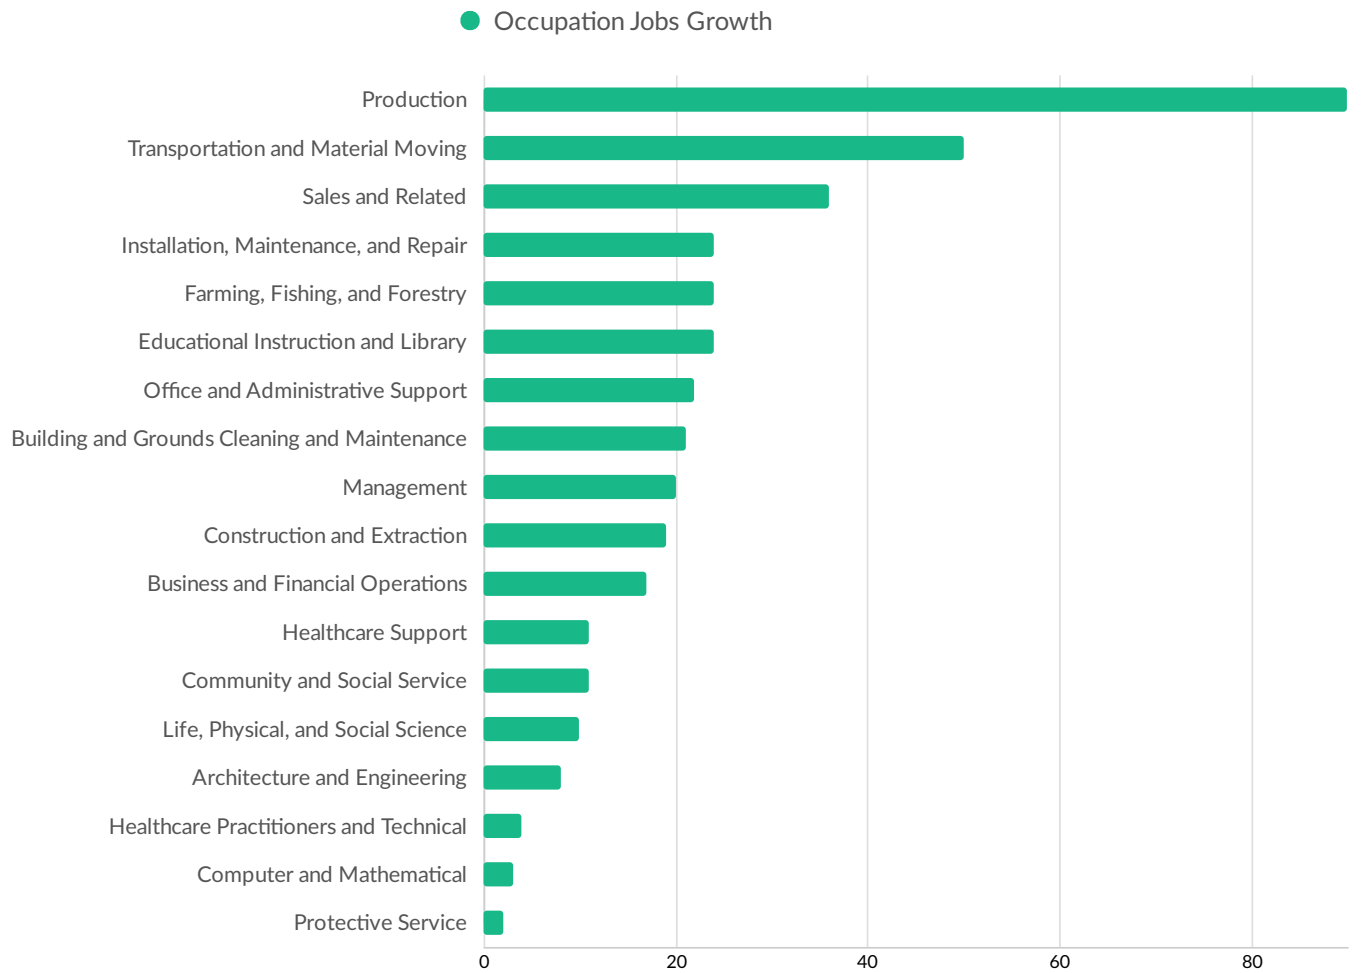

Top Growing Occupations