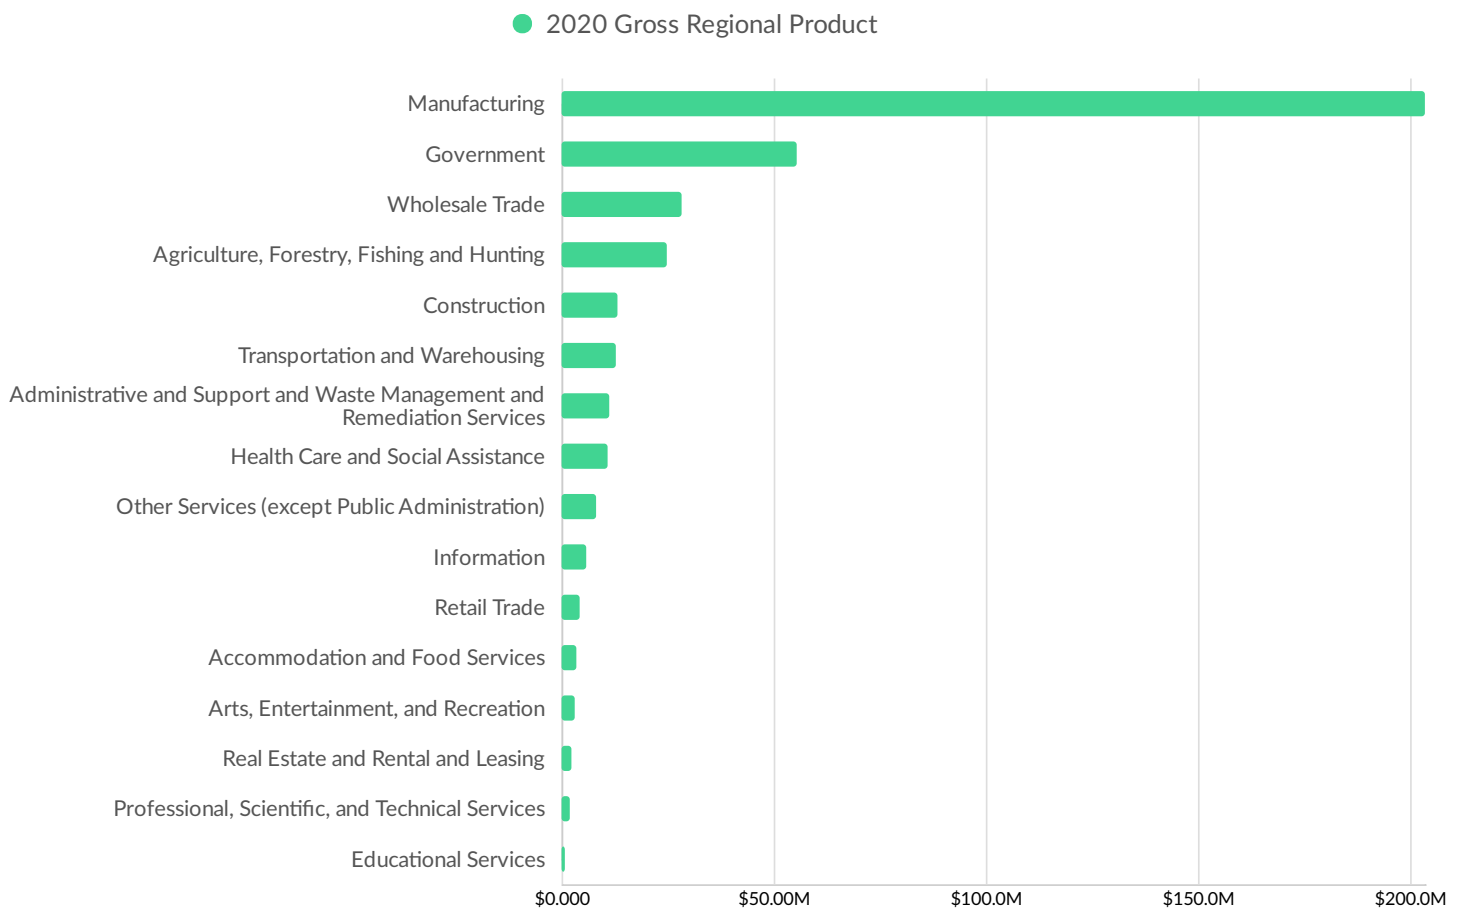

Top Industry GRP