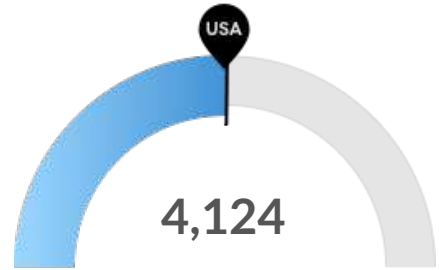

Historic & Projected Trends

Population Trends

As of 2020 the region's population **increased by 8.3%** since 2015, growing by 786. Population is expected to **increase by 1.3%** between 2020 and 2025, adding 132.

Timeframe	Population
2015	9,491
2016	9,606
2017	9,596
2018	9,877
2019	10,230
2020	10,276
2021	10,310
2022	10,346
2023	10,368
2024	10,390
2025	10,409

Job Trends

From 2015 to 2020, jobs increased by 13.9% in Hughson, CA (in Stanislaus county) (ZIP 95326) from 2,760 to 3,144. This change outpaced the national growth rate of 3.1% by 10.8%.

Timeframe	Jobs
2015	2,760
2016	2,925
2017	2,971
2018	3,141
2019	3,130
2020	3,144
2021	3,197
2022	3,239
2023	3,273
2024	3,301
2025	3,316

Population Characteristics

Millennials

Hughson, CA (in Stanislaus county) (ZIP 95326) has 2,198 millennials (ages 25-39). The national average for an area this size is 2,109.

Retiring Soon

Retirement risk is about average in Hughson, CA (in Stanislaus county) (ZIP 95326). The national average for an area this size is 3,008 people 55 or older, while there are 2,752 here.

Racial Diversity