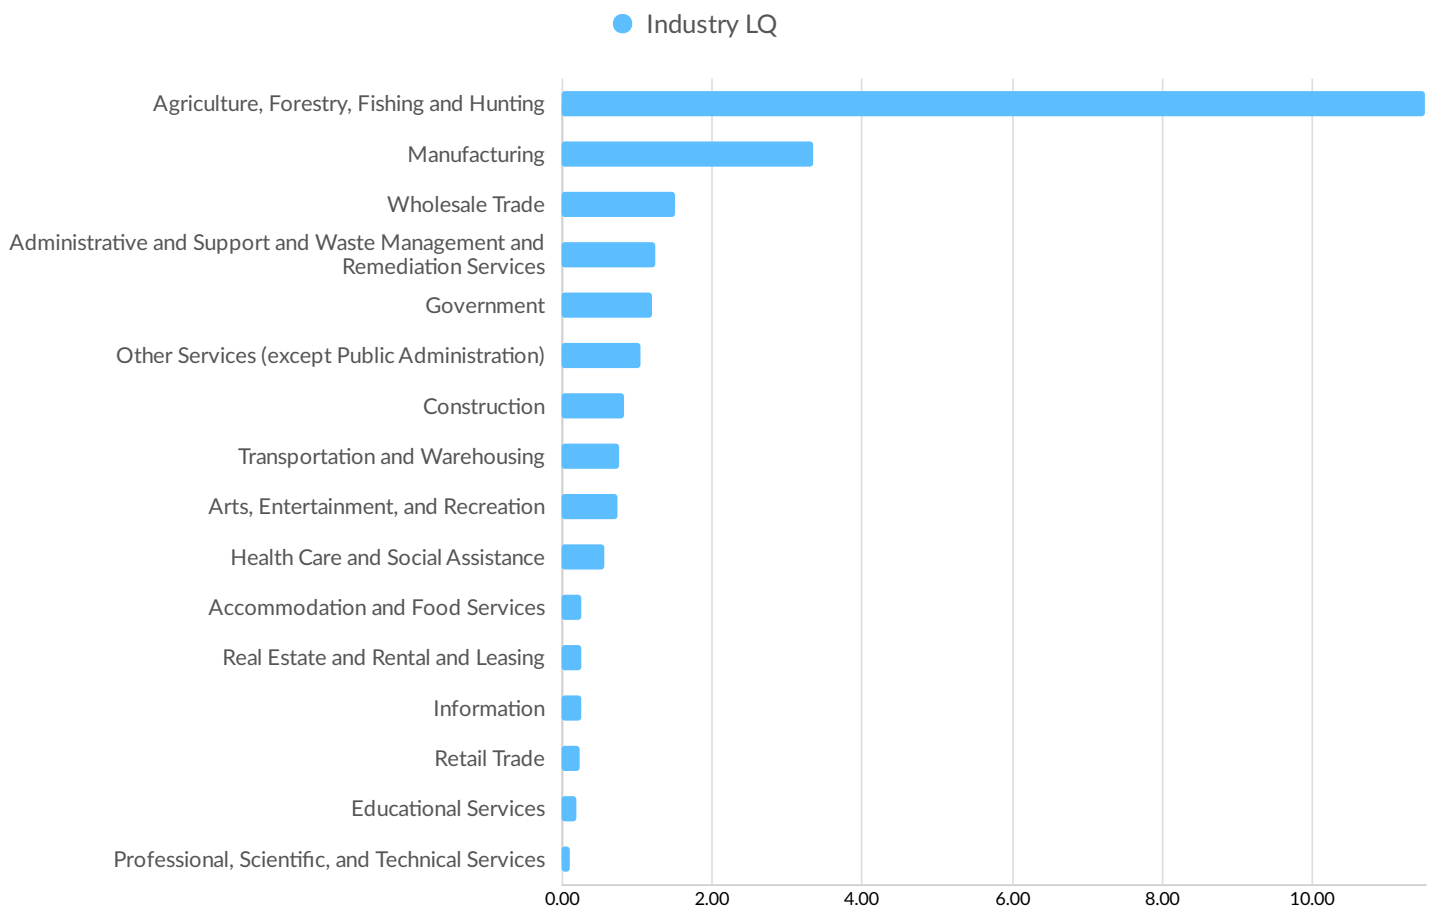

Top Industry LQ