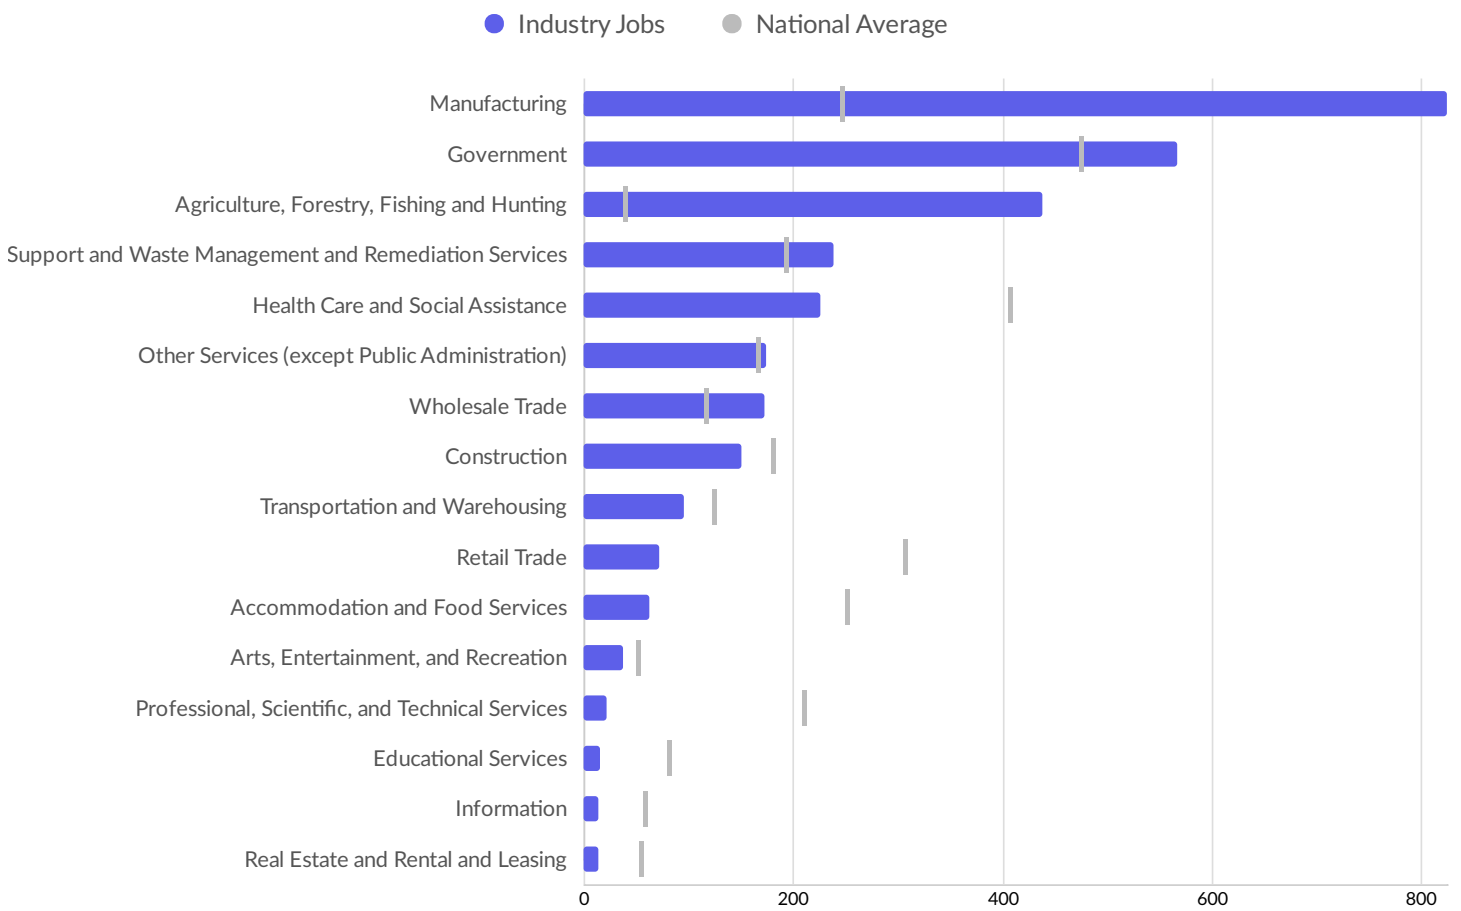

Top Industry LQ

Top Industry GRP

Top Industry Earnings

Largest Industries

Business Characteristics

Business Size

	Percentage	Business Count
1 to 4 employees	35.2%	86
5 to 9 employees	26.2%	64
10 to 19 employees	21.3%	52
20 to 49 employees	12.3%	30
50 to 99 employees	3.7%	9
100 to 249 employees	0.4%	1
250 to 499 employees	0.8%	2