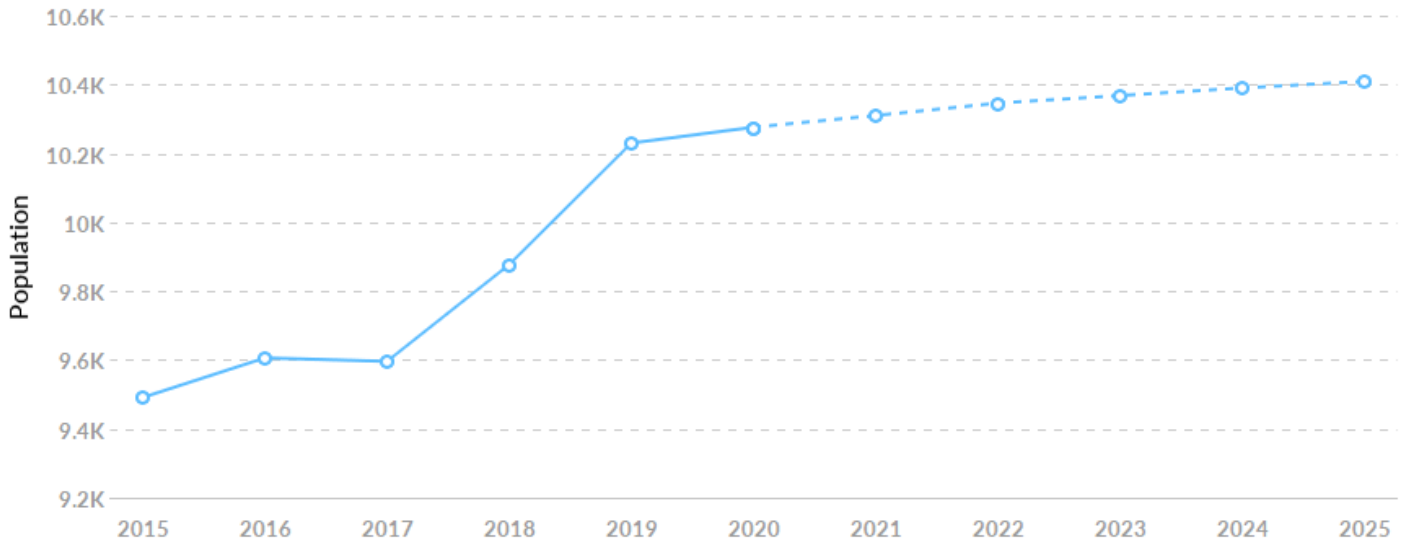

Economy Overview

10,276

Population (2020)

Population **grew by 786** over the last 5 years and is projected to **grow by 132** over the next 5 years.

3,144

Total Regional Employment

Jobs **grew by 384** over the last 5 years and are projected to **grow by 172** over the next 5 years.

2020 Labor Force Breakdown

Population breakdown data is not available at the ZIP level. Please choose a different region to see this data.

Educational Attainment

Educational attainment data is not available at the ZIP level. Please choose a different region to see this data.

Historic & Projected Trends

Population Trends

As of 2020 the region's population **increased by 8.3%** since 2015, growing by 786. Population is expected to **increase by 1.3%** between 2020 and 2025, adding 132.