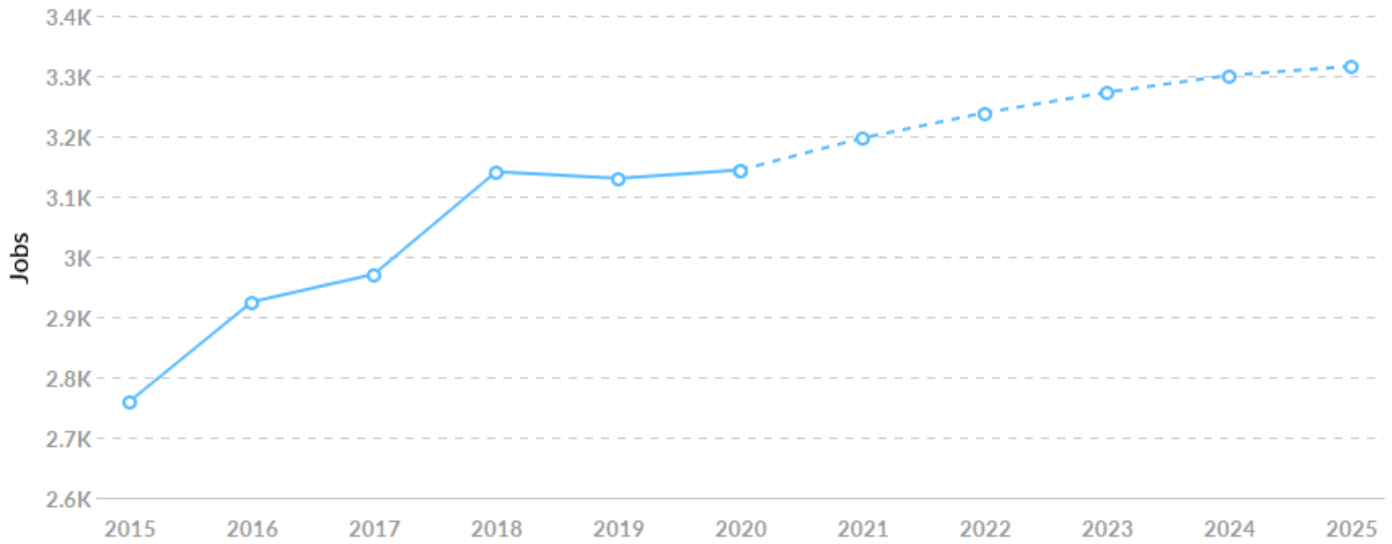

Economy Overview

10,276

Population (2020)

Population **grew by 786** over the last 5 years and is projected to **grow by 132** over the next 5 years.

3,144

Total Regional Employment

Jobs **grew by 384** over the last 5 years and are projected to **grow by 172** over the next 5 years.

Historic & Projected Trends

Population Trends

As of 2020 the region's population **increased by 8.3%** since 2015, growing by 786. Population is expected to **increase by 1.3%** between 2020 and 2025, adding 132.

Timeframe	Population
2015	9,491
2016	9,606
2017	9,596
2018	9,877
2019	10,230
2020	10,276
2021	10,310
2022	10,346
2023	10,368
2024	10,390
2025	10,409

Job Trends

From 2015 to 2020, jobs increased by 13.9% in Hughson, CA (in Stanislaus county) (ZIP 95326) from 2,760 to 3,144. This change outpaced the national growth rate of 3.1% by 10.8%.

Timeframe	Jobs
2015	2,760
2016	2,925
2017	2,971
2018	3,141
2019	3,130
2020	3,144
2021	3,197
2022	3,239
2023	3,273
2024	3,301
2025	3,316

Population Characteristics

Millennials

Hughson, CA (in Stanislaus county) (ZIP 95326) has 2,198 millennials (ages 25-39). The national average for an area this size is 2,109.