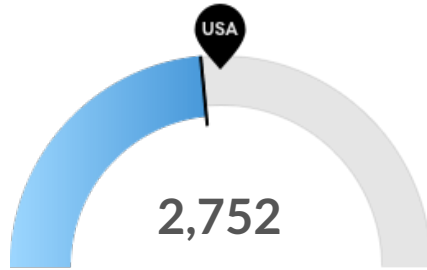

Historic & Projected Trends

Population Trends

As of 2020 the region's population **increased by 8.3%** since 2015, growing by 786. Population is expected to **increase by 1.3%** between 2020 and 2025, adding 132.

Timeframe	Population
2015	9,491
2016	9,606
2017	9,596
2018	9,877
2019	10,230
2020	10,276
2021	10,310
2022	10,346
2023	10,368
2024	10,390
2025	10,409

Job Trends

From 2015 to 2020, jobs increased by 13.9% in Hughson, CA (in Stanislaus county) (ZIP 95326) from 2,760 to 3,144. This change outpaced the national growth rate of 3.1% by 10.8%.

Timeframe	Jobs
2015	2,760
2016	2,925
2017	2,971
2018	3,141
2019	3,130
2020	3,144
2021	3,197
2022	3,239
2023	3,273
2024	3,301
2025	3,316

Population Characteristics

Millennials

Hughson, CA (in Stanislaus county) (ZIP 95326) has 2,198 millennials (ages 25-39). The national average for an area this size is 2,109.

Retiring Soon

Retirement risk is about average in Hughson, CA (in Stanislaus county) (ZIP 95326). The national average for an area this size is 3,008 people 55 or older, while there are 2,752 here.

Racial Diversity