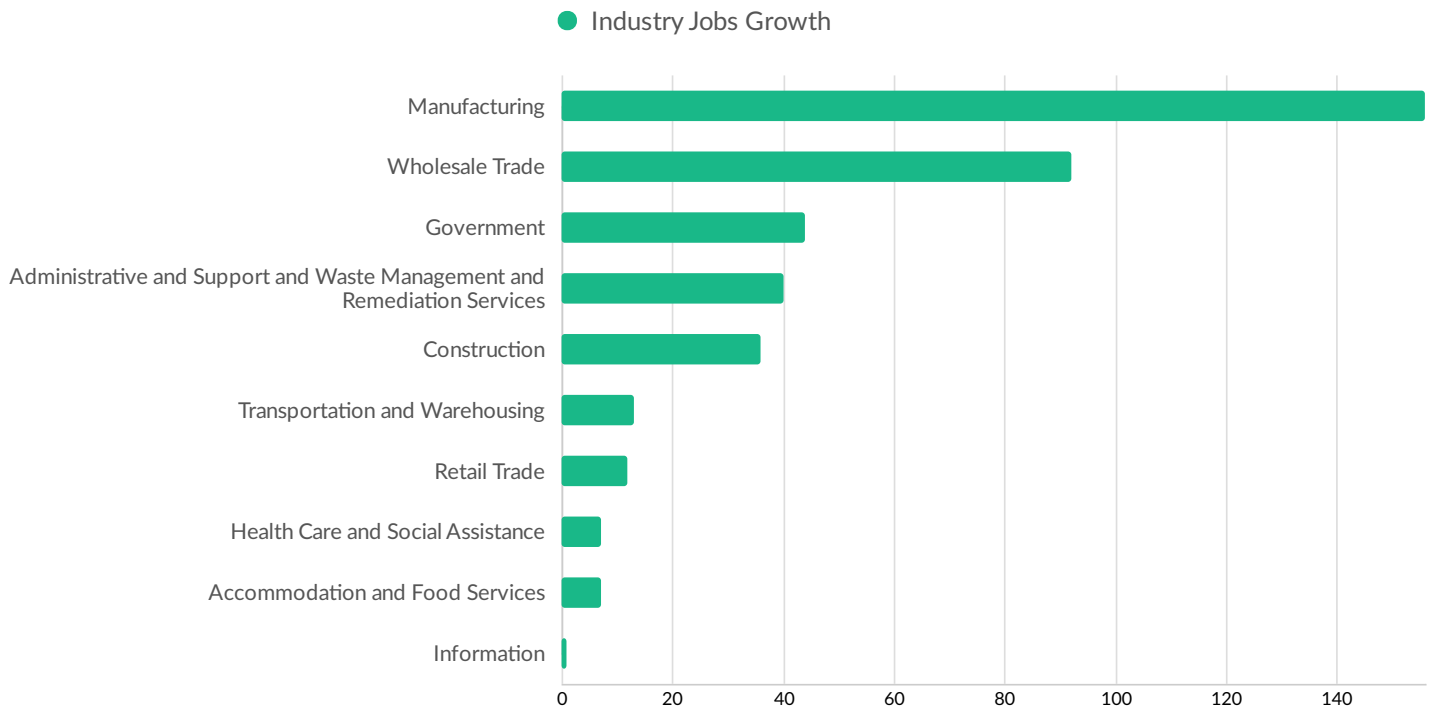

ZIP	Name	2020 Employment
95326	Hughson, CA (in Stanislaus county)	3,144

Where Talent Lives

ZIP	Name	2020 Workers
95326	Hughson, CA (in Stanislaus county)	4,276

Industry Characteristics

Largest Industries

Top Growing Industries