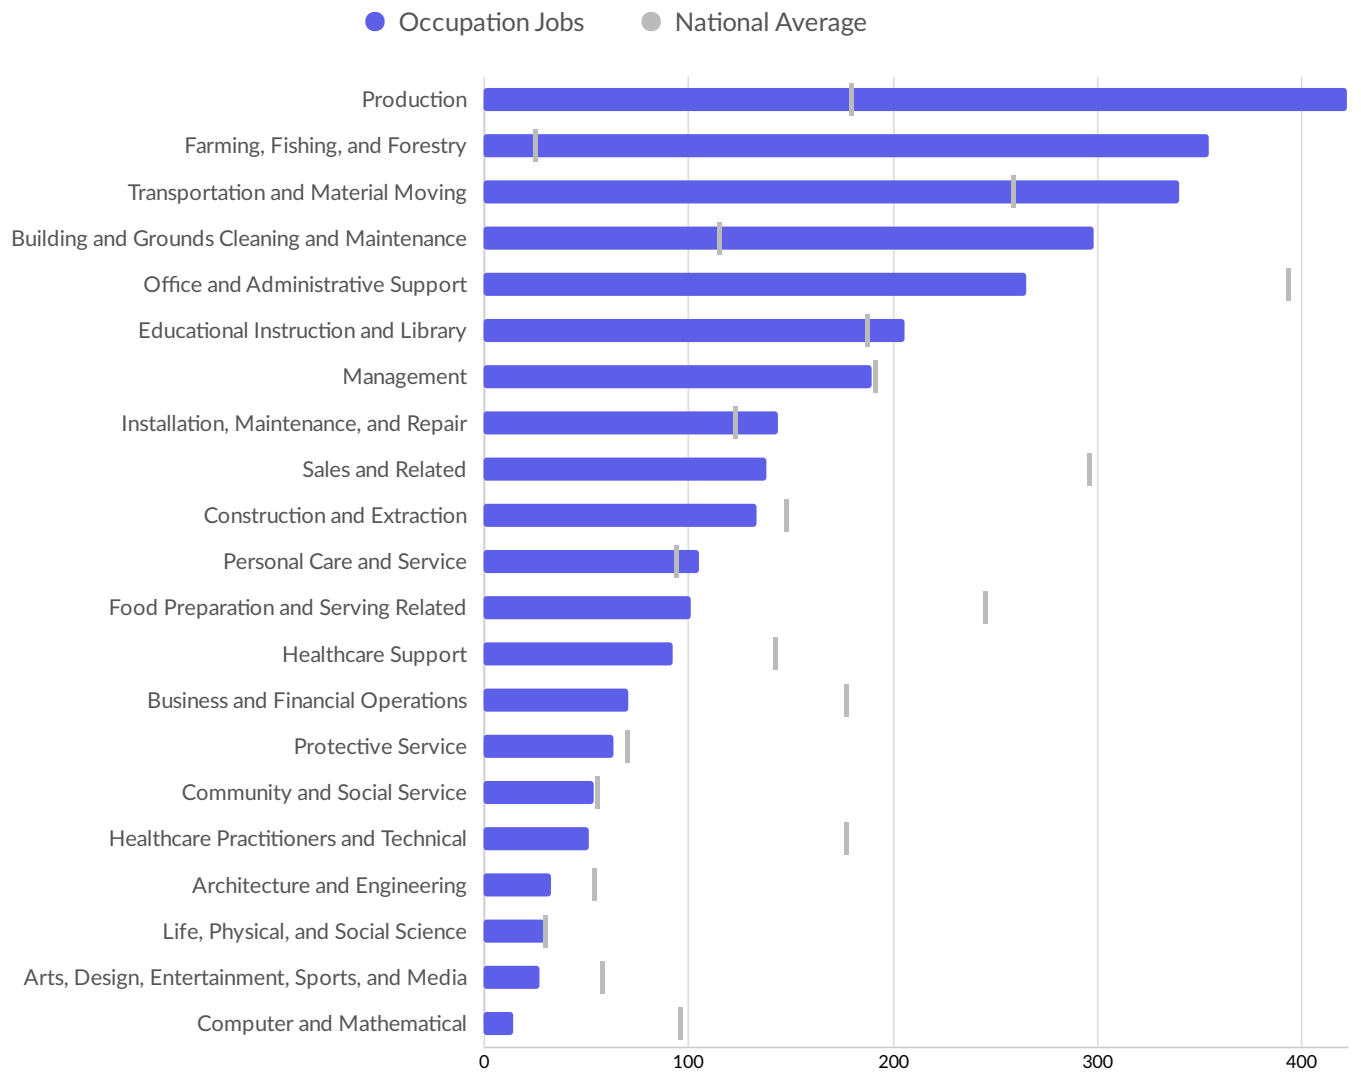

Workforce Characteristics

Largest Occupations