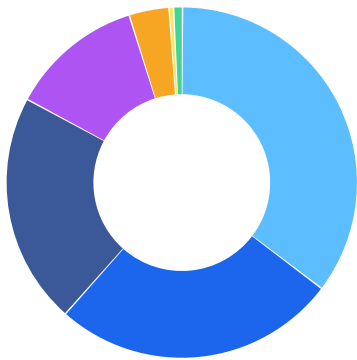

Top Industry LQ

Top Industry GRP

Top Industry Earnings

Largest Industries

Business Characteristics

Business Size

	Percentage	Business Count
1 to 4 employees	35.2%	86
5 to 9 employees	26.2%	64
10 to 19 employees	21.3%	52
20 to 49 employees	12.3%	30
50 to 99 employees	3.7%	9
100 to 249 employees	0.4%	1
250 to 499 employees	0.8%	2