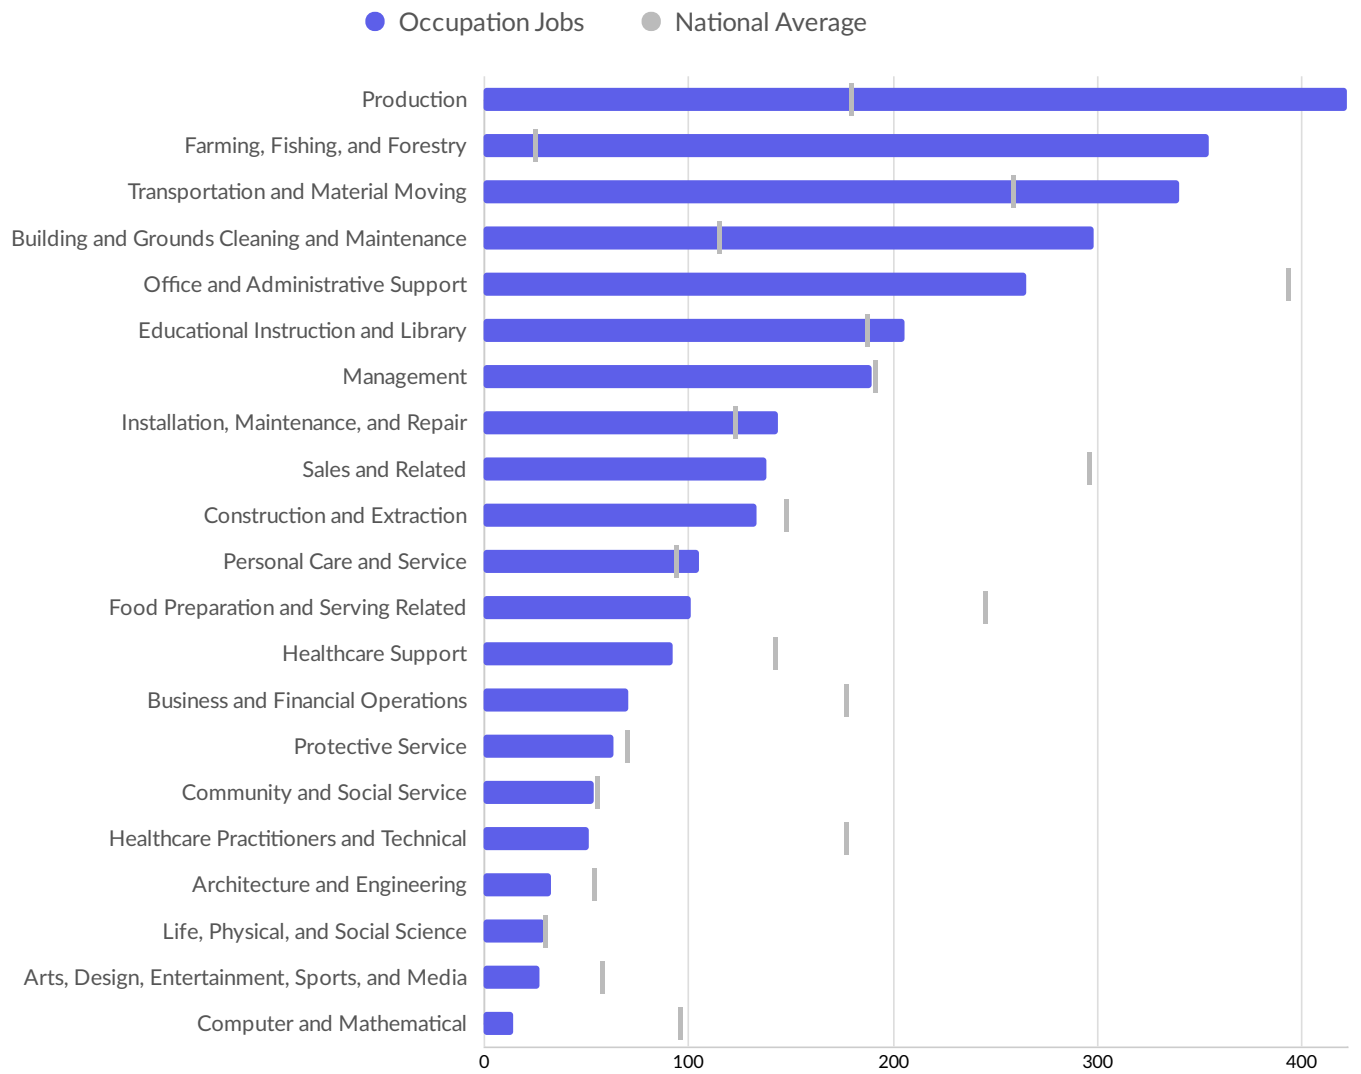

Workforce Characteristics

Largest Occupations

Top Growing Occupations

Top Occupation LQ

Top Occupation Earnings

Postings data is not available for the currently selected region.

Underemployment data is not available for the currently selected region.

Largest Occupations

Educational Pipeline

Over the last 5 years, no schools in Hughson, CA (in Stanislaus county) (ZIP 95326) produced graduates.